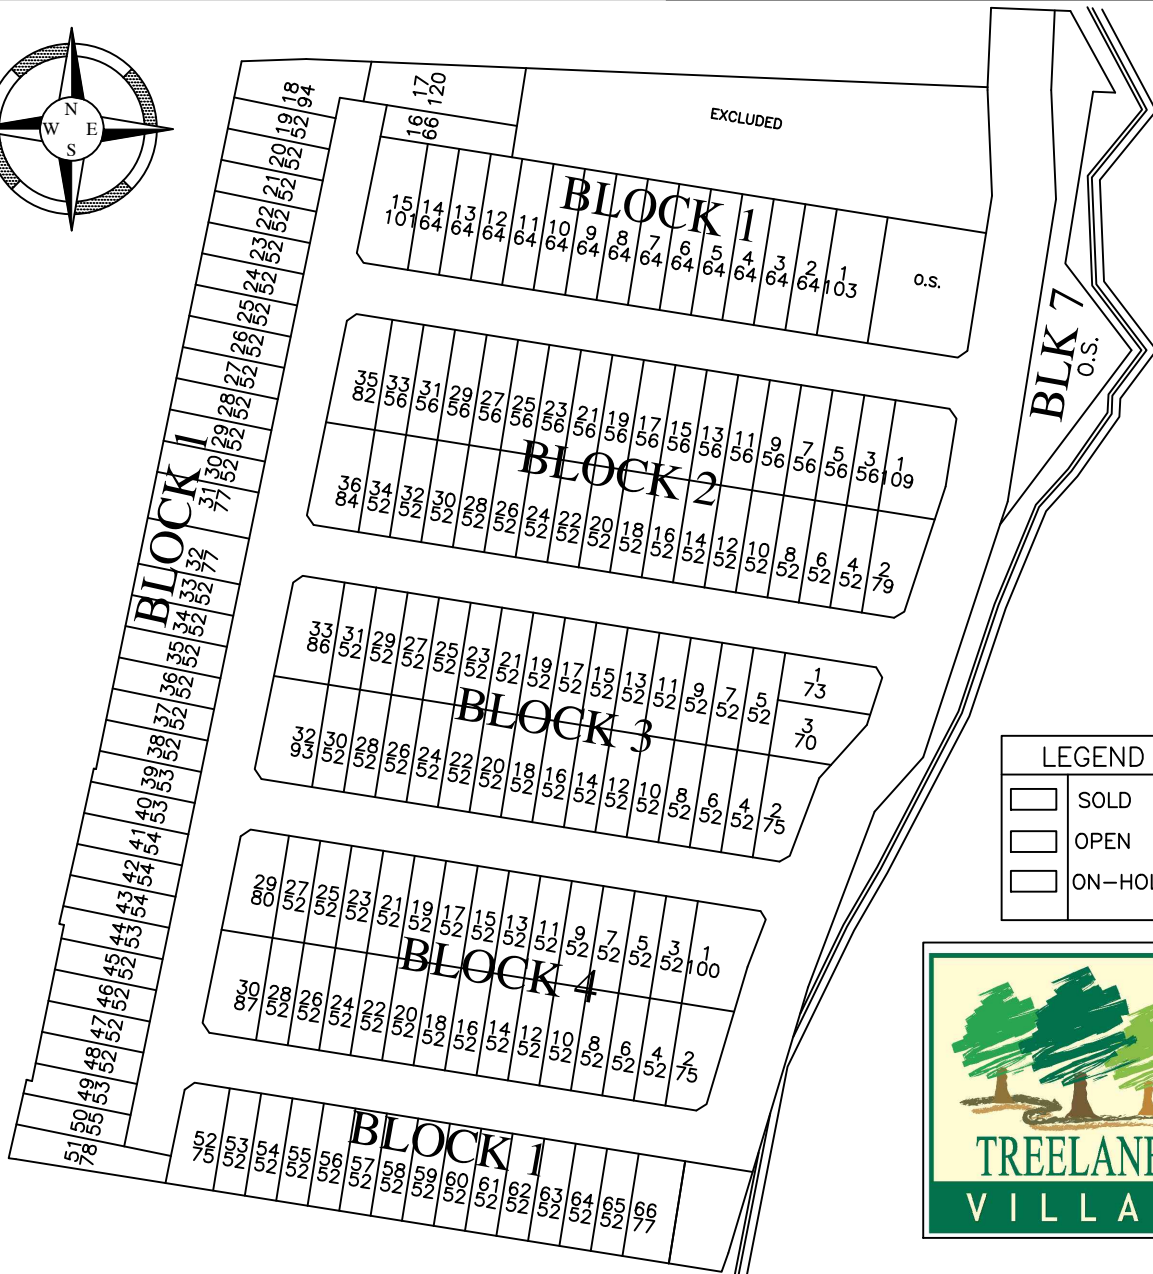

**LOT PLAN**  
NT5

PROJECT:

**TREELANE VILLAS**

OWNER/DEVELOPER:

**SHANG LAND DEVELOPMENT CORP.**